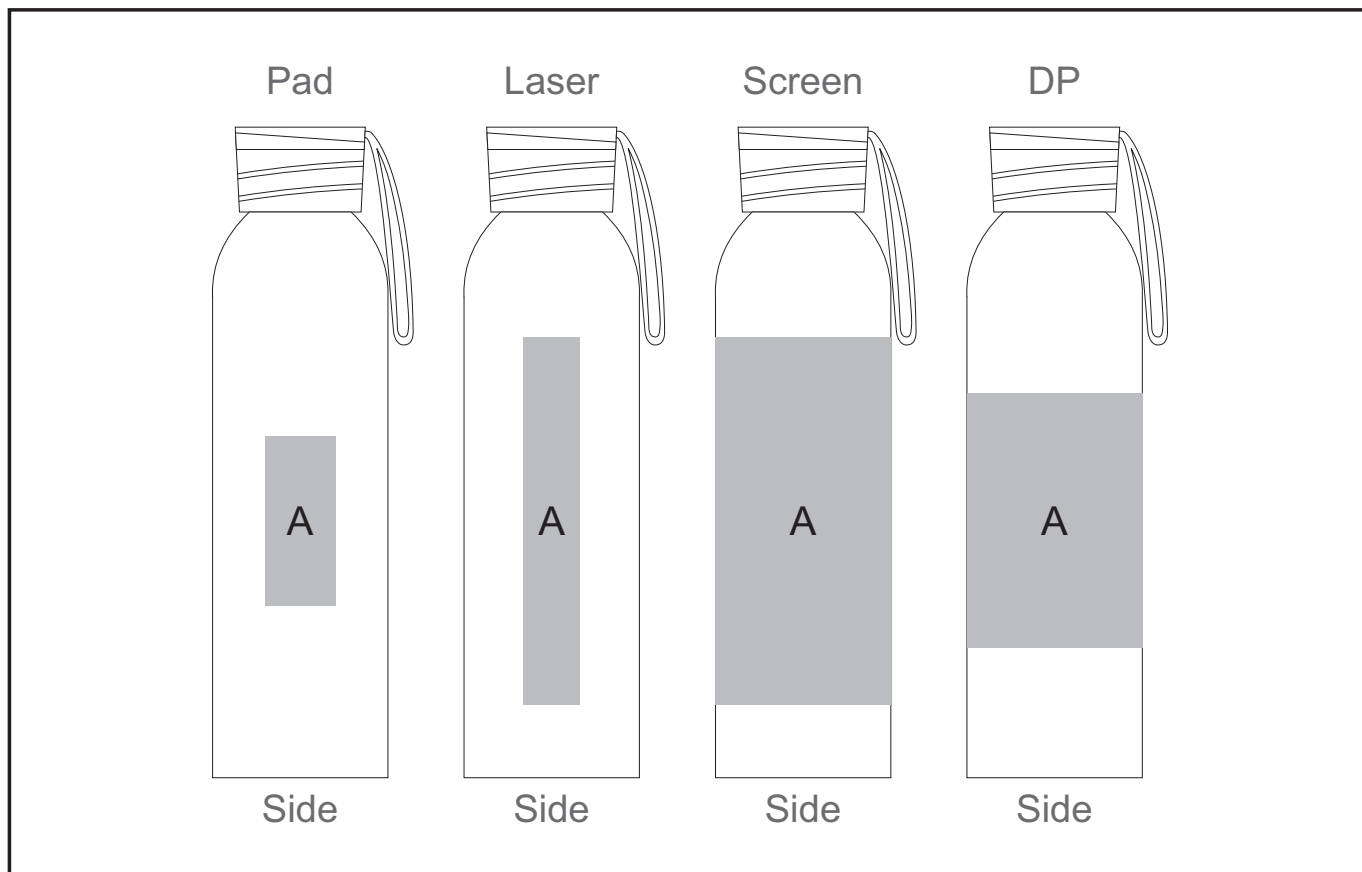

GF-AL-637-B

Serendipity Drink Bottle

Need to know:

- Includes 1-Colour, 1-Position Screen Wrap (setup fee applies)

Branding Options:

Position A

1. Pad Print (PB) - 2 to 4 colours
Size: 25mm wide x 60mm high
2. Screen Wrap (SW) - 1 colour
Size: 140mm wide x 130mm high
3. Laser Engraving (LB) - White
Size: 20mm wide x 130mm high
4. Direct to Bottle (DP-C) - Full colour
Size: 100mm wide x 70mm high
5. Direct to Bottle (DP-D) - Full colour
Size: 218mm wide x 90mm high